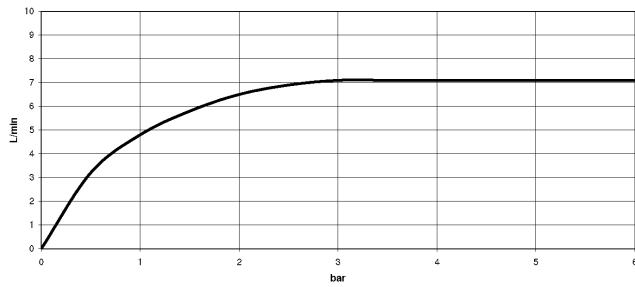

Flow rate chart

Certificates

GDV_0400288.   LGA_8027.