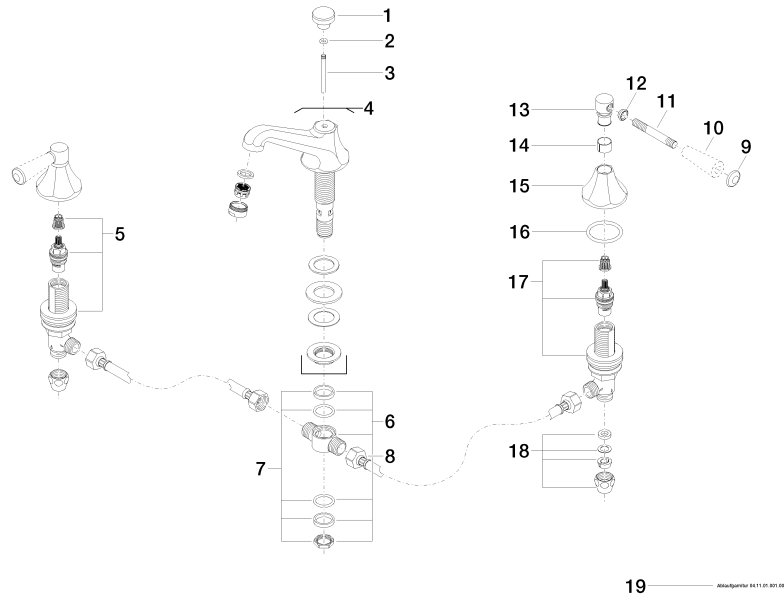

ST 010 107 7370

- 135mm projection
- fixed spout
- circular, air-enriched flow
- height of mixer 72 mm
- height up to aerator 40 mm
- hole diameter valve 32 mm
- hole diameter spout 35 mm
- without rosette
- 2x 1/2" x 1/2" high pressure hose
- max. flow 7 l/min
- lead-free
- This product can help a building meet the requirements of Green Building Rating Systems, e.g. LEED®, BREEAM®, DGNB

ST 010 107 7370

mm [inches]

Flow rate chart

Certificates

GDV_0400288. LGA_8027.

ST 010 107 7370

Parts for other finishes can be found here: [Chrome](#)

Spare parts list

No.	Item Number	Name	Quantity used	Delivery time
1	09 20 36 030-09	handle	1	40
2	90 14 10 062 00 90	seal	1	2
3	09 31 09 004-09	pull-rod	1	40
4	13 700 380-09	spout	1	40
5	90 17 11 040 51 90	side panel	1	2
6	90 17 11 020 10 90	distributor	1	2
7	90 23 10 012 00 90	gasket kit	1	2
8	04 30 04 096 00 90	hose	2	2
9	09 30 30 062-09	screw	2	40
10	11 170 370-09	MADISON Lever insert - Durabronz (23kt Gold)	2	40
11	09 28 22 013 90	pipe	2	2
12	09 20 37 001-09	handle	2	40
13	09 20 82 000-09	handle	2	40
14	90 18 40 041 00 90	sleeve	2	2
15	09 27 37 014-09	rosette	2	40
16	90 14 10 043 00 90	seal	2	2
17	90 17 11 040 50 90	side panel	1	2
18	90 23 30 040 00-09	threaded connector	2	40
19	90 11 01 001 00-09	pop-up waste	1	40