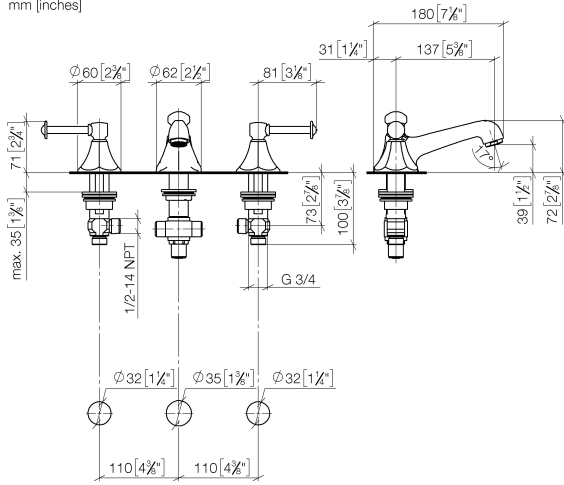

ST 010 107 7370

- 135mm projection
- fixed spout
- circular, air-enriched flow
- height of mixer 72 mm
- height up to aerator 40 mm
- hole diameter valve 32 mm
- hole diameter spout 35 mm
- without rosette
- 2x 1/2" x 1/2" high pressure hose
- max. flow 7 l/min
- lead-free
- This product can help a building meet the requirements of Green Building Rating Systems, e.g. LEED®, BREEAM®, DGNB

ST 010 107 7370

mm [inches]

Flow rate chart

Certificates

GDV_0400288. LGA_8027.

ST 010 107 7370

Parts for other finishes can be found here: [Chrome](#)

Spare parts list

No.	Item Number	Name	Quantity used	Delivery time
1	09 20 36 030-09	handle	1	40
2	90 14 10 062 00 90	seal	1	2
3	09 31 09 004-09	pull-rod	1	40
4	13 700 380-09	spout	1	40
5	90 17 11 040 51 90	side panel	1	2
6	90 17 11 020 10 90	distributor	1	2
7	90 23 10 012 00 90	gasket kit	1	2
8	04 30 04 096 00 90	hose	2	2
9	09 30 30 062-09	screw	2	40
10	11 170 370-09	MADISON Lever insert - Durabronz (23kt Gold)	2	40
11	09 28 22 013 90	pipe	2	2
12	09 20 37 001-09	handle	2	40
13	09 20 82 000-09	handle	2	40
14	90 18 40 041 00 90	sleeve	2	2
15	09 27 37 014-09	rosette	2	40
16	90 14 10 043 00 90	seal	2	2
17	90 17 11 040 50 90	side panel	1	2
18	90 23 30 040 00-09	threaded connector	2	40
19	90 11 01 001 00-09	pop-up waste	1	40